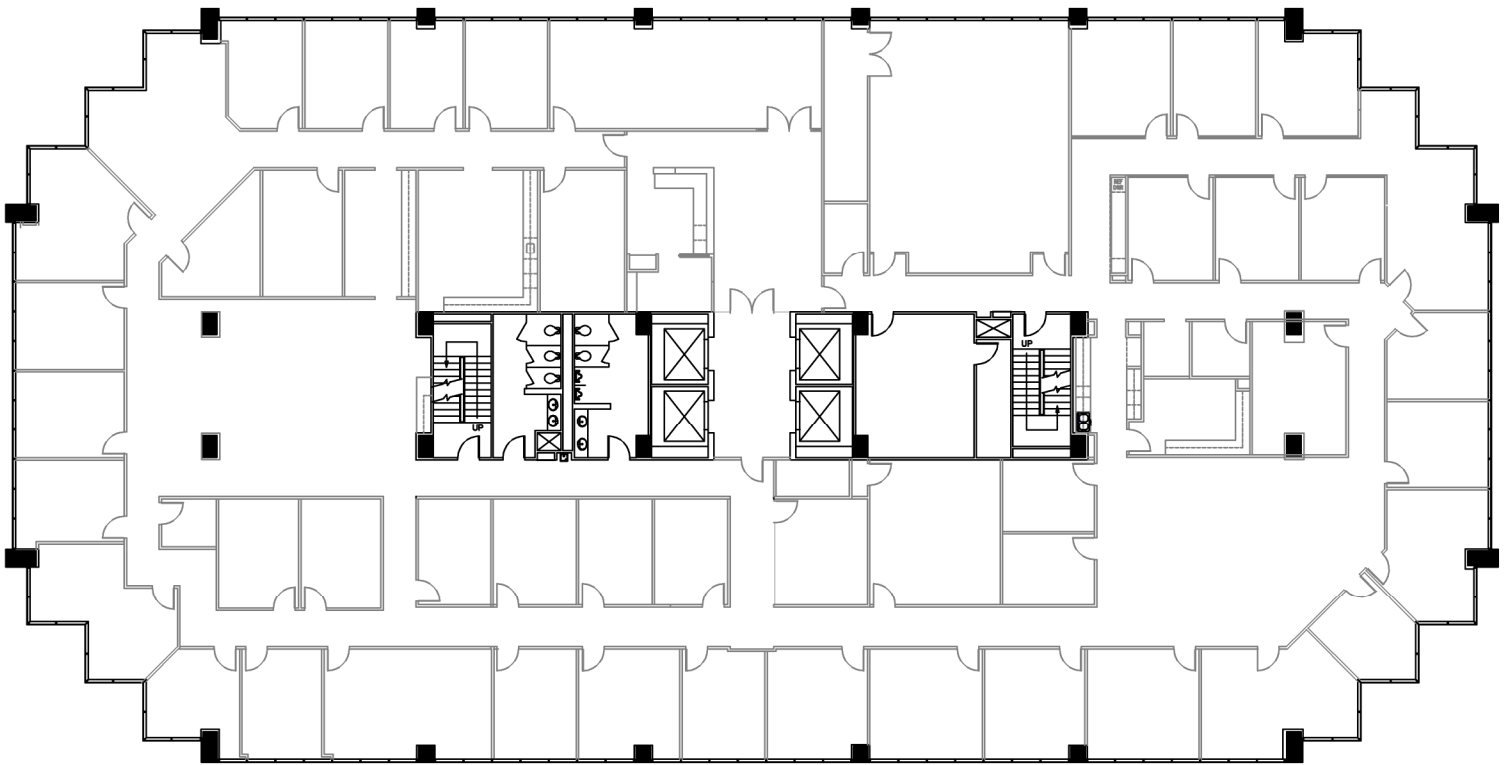

SUITE 900

19,419 NRA

2925 Briarpark

Granite

SCALE: Not to Scale