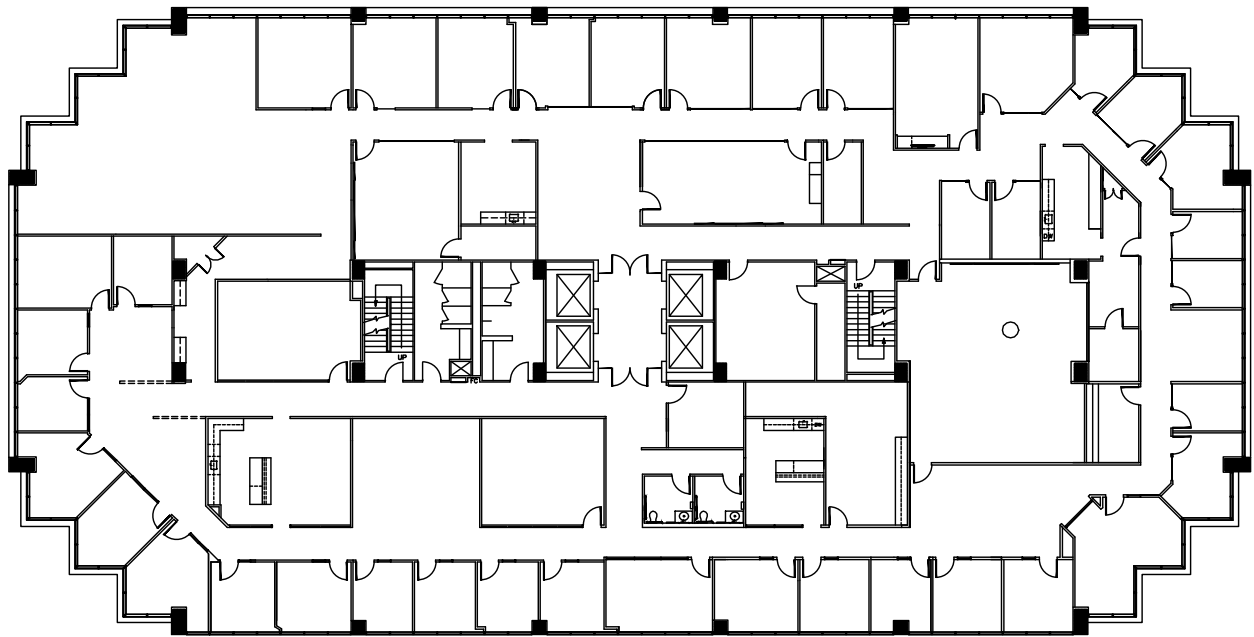

SUITE 1200

19,421 NRA

2925 Briarpark

Granite

SCALE: Not to Scale